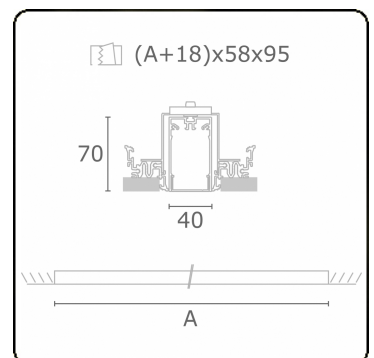

Electric details

Protection class	I
Supply	230V
Control gear box	Current driver

Lamp details

Lamptype	LED 3000K
Wattage	3,2W
Gross luminous flux	6350
Luminaire power	35,2W
Number	10
Lifetime LED module	L80/B10 > 72000h
Color tolerance	MacAdam 3
CRI	>80

Photometric details

UGR	>19
CIE Fluxcode	49 80 96 100 66

Dimensions

A	2804 mm
---	---------

Remarks

Recessed luminaire (trimless) - Direct - HO 150mA - satin (flush) - ANO

ENERGY

Verrijgbaar op aanvraag.