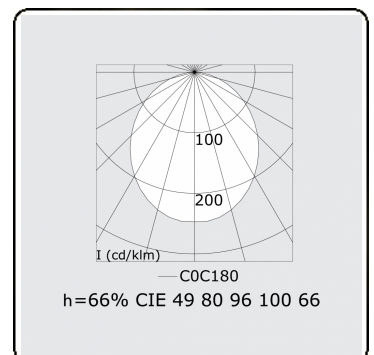

Electric details

Protection class	I
Supply	230V
Control gear box	Current driver

Lamp details

Lamptype	LED 3000K
Wattage	3,2W
Gross luminous flux	6350
Luminaire power	35,2W
Number	10
Lifetime LED module	L80/B10 > 72000h
Color tolerance	MacAdam 3
CRI	>80

Photometric details

UGR	>19
CIE Fluxcode	49 80 96 100 66

Dimensions

A	2804 mm
---	---------

Remarks

Recessed luminaire (trimless) - Direct - HO 150mA - satin (flush) - ANO

ENERGY

Verrijgbaar op aanvraag.