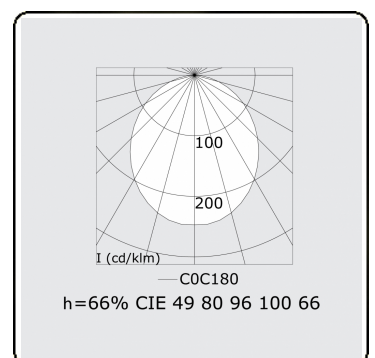

**Electric details**

Protection class	I
Supply	230V
Control gear box	Current driver

**Lamp details**

Lamptype	LED 4000K
Wattage	3,2W
Gross luminous flux	2700
Luminaire power	14,1W
Number	4
Lifetime LED module	L80/B10 > 72000h
Color tolerance	MacAdam 3
CRI	>80

**Photometric details**

UGR	>19
CIE Fluxcode	49 80 96 100 66

**Dimensions**

A	1130 mm
---	---------

**Remarks**

Ceiling luminaire - Direct - HO 150mA - satin (flush) - RAL

**ENERGY**

Verrijgbaar op aanvraag.