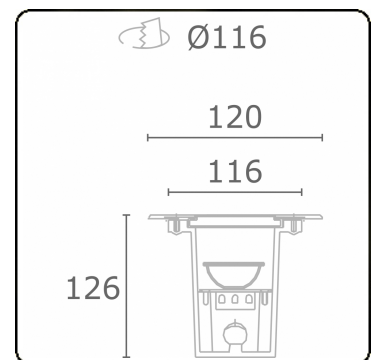

Metro-S Ø120mm - COB - without recessed housing
36.010294-0000

Fixture details

Mounting	Ground - recessed
Light emission	Indirect
Light distribution	Symmetrical
Fitting cover	Glass
Protection rate	IP 67
Maximum load	1000 kg drive-across (excluding recessing housi
T°	<75° °
Housing	Aluminium/Stainless Steel
Finish	matt black finish RAL 9105
Certificates	CE, ISO 9001

Electric details

Protection class	I
Supply	230V
Control gear box	Current driver

Lamp details

Lamptype	LED 4000K 36°
Wattage	9W
Gross luminous flux	1020
Luminaire power	10W
Cover glass	flat - clear
Number	1
Lifetime LED module	L80/B10 = 100000h
Color tolerance	MacAdam 3
CRI	80

Remarks

Ø120mm - clear glass

ENERGY

Verrijgbaar op aanvraag.

Disponible sur demande.

Available on request.

Auf Anfrage.

WXYZ
kWh/1000h