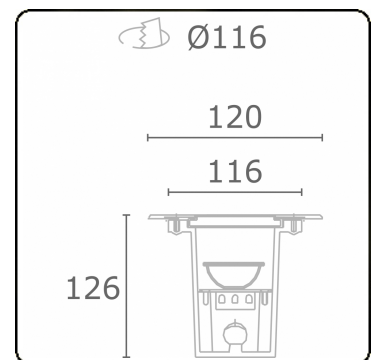

Metro-S Ø120mm - COB - without recessed housing
36.010194-0000

Fixture details

Mounting	Ground - recessed
Light emission	Indirect
Light distribution	Symmetrical
Fitting cover	Glass
Protection rate	IP 67
Maximum load	1000 kg drive-across (excluding recessing housi
T°	<75° °
Housing	Aluminium/Stainless Steel
Finish	matt black finish RAL 9105
Certificates	CE, ISO 9001

Electric details

Protection class	I
Supply	230V
Control gear box	Current driver

Lamp details

Lamptype	LED 4000K 10°
Wattage	9W
Gross luminous flux	1020
Luminaire power	10W
Cover glass	flat - clear
Number	1
Lifetime LED module	L80/B10 = 100000h
Color tolerance	MacAdam 3
CRI	80

Remarks

Ø120mm - clear glass

ENERGY

Verrijgbaar op aanvraag.

Disponible sur demande.

Available on request.

Auf Anfrage.

WXYZ
kWh/1000h