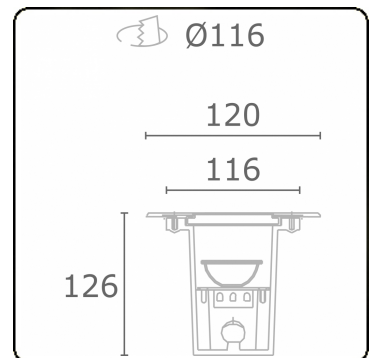

Metro-S Ø120mm - COB - without recessed housing
36.010193-0000

Fixture details

Mounting	Ground - recessed
Light emission	Indirect
Light distribution	Symmetrical
Fitting cover	Glass
Protection rate	IP 67
Maximum load	1000 kg drive-across (excluding recessing housi
T°	<75° °
Housing	Aluminium/Stainless Steel
Finish	matt black finish RAL 9105
Certificates	CE, ISO 9001

Electric details

Protection class	I
Supply	230V
Control gear box	Current driver

Lamp details

Lamptype	LED 3000K 10°
Wattage	9W
Gross luminous flux	980
Luminaire power	10W
Cover glass	flat - clear
Number	1
Lifetime LED module	L80/B10 = 100000h
Color tolerance	MacAdam 3
CRI	80

Remarks

Ø120mm - clear glass

ENERGY

Verrijgbaar op aanvraag.

Disponible sur demande.

Available on request.

Auf Anfrage.

WXYZ
kWh/1000h