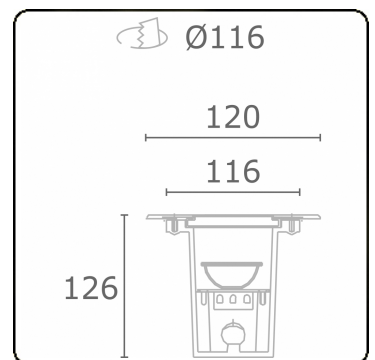

Metro-S Ø120mm - COB - without recessed housing
36.010192-0000

Fixture details

| | |
|--------------------|---|
| Mounting | Ground - recessed |
| Light emission | Indirect |
| Light distribution | Symmetrical |
| Fitting cover | Glass |
| Protection rate | IP 67 |
| Maximum load | 1000 kg drive-across (excluding recessing housi |
| T° | <75° ° |
| Housing | Aluminium/Stainless Steel |
| Finish | matt black finish RAL 9105 |
| Certificates | CE, ISO 9001 |

Electric details

| | |
|------------------|----------------|
| Protection class | I |
| Supply | 230V |
| Control gear box | Current driver |

Lamp details

| | |
|---------------------|-------------------|
| Lamptype | LED 2700K 10° |
| Wattage | 9W |
| Gross luminous flux | 940 |
| Luminaire power | 10W |
| Cover glass | flat - clear |
| Number | 1 |
| Lifetime LED module | L80/B10 = 100000h |
| Color tolerance | MacAdam 3 |
| CRI | 80 |

Remarks

Ø120mm - clear glass

ENERGY

Verrijgbaar op aanvraag.

Disponible sur demande.

Available on request.

Auf Anfrage.

WXYZ
kWh/1000h