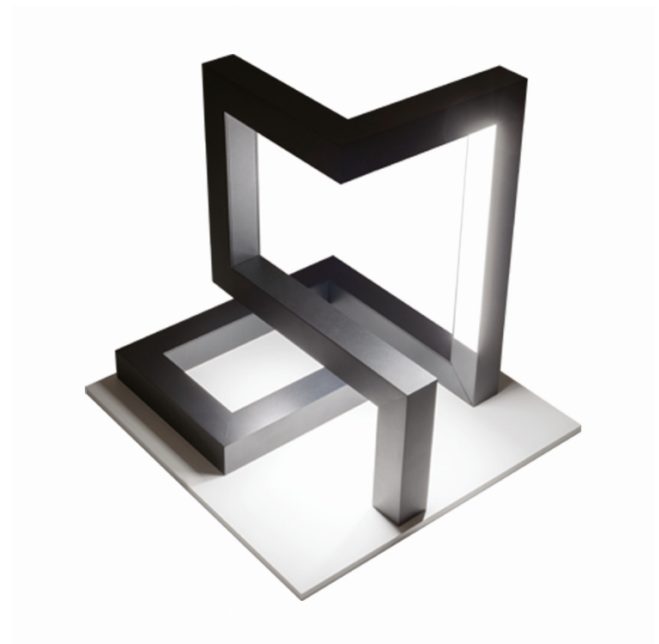

M1-E
35.14014-7916

Fixture details

Mounting	Ground
Light emission	Direct
Fitting cover	satin diffusor
Protection rate	IP 65
Housing	Aluminium
Finish	RAL 7016 anthracite textured
Certificates	CE, ISO 9001

Electric details

Protection class	I
Supply	230V
Control gear box	Current driver

Lamp details

Lamptype	LED 4000K
Wattage	14,4W
Gross luminous flux	1200
Luminaire power	15,8W
Number	1
Lifetime LED module	L80/B10 = 30000h
Color tolerance	MacAdam 3
CRI	80

Photometric details

CIE Fluxcode	49 80 96 100 66
--------------	-----------------

Dimensions

A	390 mm
B	400 mm
C	330 mm

ENERGY

Verrijgbaar op aanvraag.

Disponible sur demande.

Available on request.