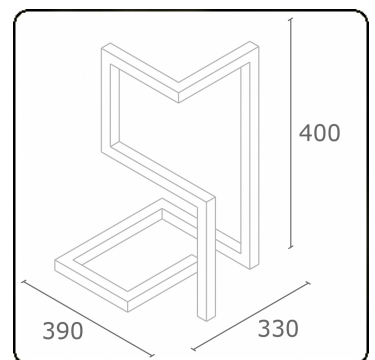

M1-E
35.14014-7916

Fixture details

Mounting	Ground
Light emission	Direct
Fitting cover	satin diffusor
Protection rate	IP 65
Housing	Aluminium
Finish	RAL 7016 anthracite textured
Certificates	CE, ISO 9001

Photometric details

CIE Fluxcode	49 80 96 100 66
--------------	-----------------

Dimensions

A	390 mm
B	400 mm
C	330 mm

ENERGY

Verrijgbaar op aanvraag.

Disponible sur demande.

Available on request.