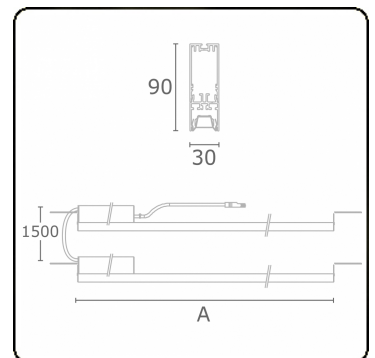

Electric details

Protection class	I
Supply	230V
Control gear box	Current driver DALI/TD

Lamp details

Lamptype	LED 3000K
Wattage	5,7W
Gross luminous flux	2 x 1900
Luminaire power	25,1W
Number	2 x 2
Lifetime LED module	L80/B10 > 72000h
Color tolerance	MacAdam 3
CRI	>80

Photometric details

UGR	17,0/18,2
CIE Fluxcode	90 99 100 100 68

Dimensions

A	564 mm
---	--------

Remarks

VDT louvre 500mA

ENERGY

Verrijgbaar op aanvraag.