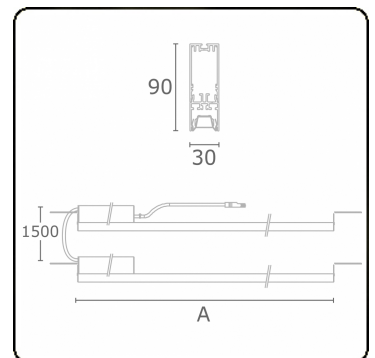

Electric details

Protection class	I
Supply	230V
Control gear box	Current driver DALI/TD

Lamp details

Lamptype	LED 3000K
Wattage	5,7W
Gross luminous flux	2 x 2850
Luminaire power	37,6W
Number	2 x 3
Lifetime LED module	L80/B10 > 72000h
Color tolerance	MacAdam 3
CRI	>80

Photometric details

UGR	17,0/18,2
CIE Fluxcode	90 99 100 100 68

Dimensions

A	844 mm
---	--------

Remarks

VDT louvre 500mA

ENERGY

Verrijgbaar op aanvraag.