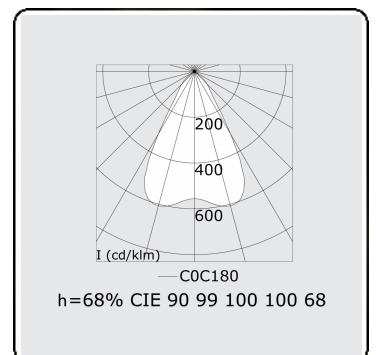

Electric details

Protection class	I
Supply	230V
Control gear box	Current driver

Lamp details

Lamptype	LED 4000K
Wattage	5,6W
Gross luminous flux	2 x 2130
Luminaire power	24,8W
Number	2 x 2
Lifetime LED module	L80/B10 > 72000h
Color tolerance	MacAdam 3
CRI	>80

Photometric details

UGR	17,0/18,2
CIE Fluxcode	90 99 100 100 68

Dimensions

A	564 mm
---	--------

Remarks

VDT louvre 500mA

ENERGY

Verrijgbaar op aanvraag.