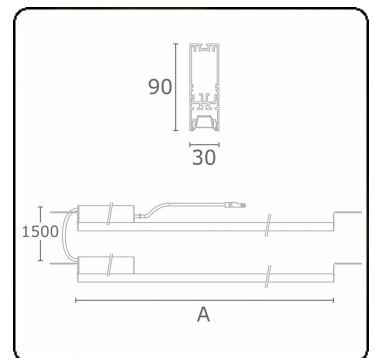

Electric details

Protection class	I
Supply	230V
Control gear box	Current driver

Lamp details

Lamptype	LED 4000K
Wattage	4,5W
Gross luminous flux	2 x 2460
Luminaire power	29,7W
Number	2 x 3
Lifetime LED module	L80/B10 > 72000h
Color tolerance	MacAdam 3
CRI	>80

Photometric details

UGR	16,5/17,5
CIE Fluxcode	90 99 100 100 68

Dimensions

A	844 mm
---	--------

Remarks

VDT louvre 400mA 2 luminaires

ENERGY

Verrijgbaar op aanvraag.