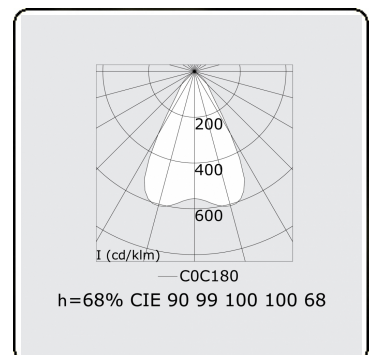

Electric details

Protection class	I
Supply	230V
Control gear box	Current driver

Lamp details

Lamptype	LED 4000K
Wattage	5,6W
Gross luminous flux	2 x 4260
Luminaire power	49,6W
Number	2 x 4
Lifetime LED module	L80/B10 > 72000h
Color tolerance	MacAdam 3
CRI	>80

Photometric details

UGR	17,0/18,2
CIE Fluxcode	90 99 100 100 68

Dimensions

A	1124 mm
---	---------

Remarks

VDT louvre 500mA

ENERGY

Verrijgbaar op aanvraag.