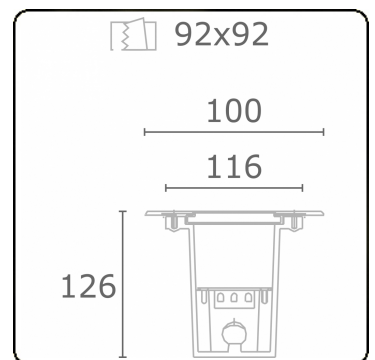

Metro-S 100x100mm - COB (white printed glass) - without recessed housing
36.200054-0021

Fixture details

Mounting	Ground - recessed
Light emission	Indirect
Light distribution	Symmetrical
Fitting cover	Glass
Protection rate	IP 67
Maximum load	1000 kg walk-across (excluding recessing housir
T°	<75° °
Housing	Aluminium/Stainless Steel
Finish	matt black finish RAL 9105
Certificates	CE, ISO 9001

Electric details

Protection class	I
Supply	230V
Control gear box	Current driver

Lamp details

Lamptype	LED 4000K
Wattage	5W
Gross luminous flux	477
Luminaire power	5W
Cover glass	flat - white
Number	1
Lifetime LED module	L80/B10 = 100000h
Color tolerance	MacAdam 3
CRI	80

Photometric details

CIE Fluxcode	0 0 0 0 8
--------------	-----------

Remarks

100x100mm - clear glass

ENERGY

A ▶
B ▶ Verkrijgbaar op aanvraag.
C ▶ Disponible sur demande.
D ▶
E ▶ Available on request.
F ▶ Auf Anfrage.
G ▶