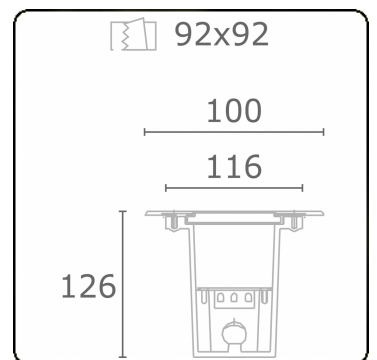

Metro-S 100x100mm - COB (white printed glass) - without recessed housing
36.200052-0021

Fixture details

Mounting	Ground - recessed
Light emission	Indirect
Light distribution	Symmetrical
Fitting cover	Glass
Protection rate	IP 67
Maximum load	1000 kg walk-across (excluding recessing housir
T°	<75° °
Housing	Aluminium/Stainless Steel
Finish	matt black finish RAL 9105
Certificates	CE, ISO 9001

Electric details

Protection class	I
Supply	230V
Control gear box	Current driver

Lamp details

Lamptype	LED 2700K
Wattage	5W
Gross luminous flux	443
Luminaire power	5W
Cover glass	flat - white
Number	1
Lifetime LED module	L80/B10 = 100000h
Color tolerance	MacAdam 3
CRI	80

Photometric details

CIE Fluxcode	0 0 0 0 8
--------------	-----------

Remarks

100x100mm - clear glass

ENERGY

Verkrijgbaar op aanvraag.

Disponible sur demande.

Available on request.