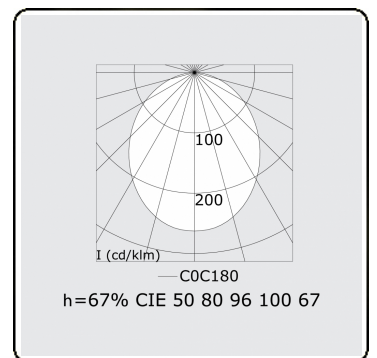

Photometric details

| | |
|--------------|-----------------|
| UGR | 28,0/28,3 |
| CIE Fluxcode | 50 80 96 100 67 |

Dimensions

| | |
|---|---------|
| A | 1404 mm |
|---|---------|

Remarks

satin LED diffusor 325mA