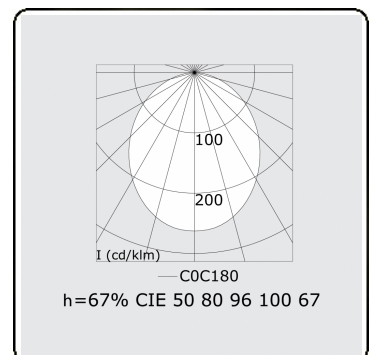

Electric details

Protection class	I
Supply	230V
Control gear box	Current driver
Emergency set	Autonomy 1 hour

Lamp details

Lamptype	LED 3000K
Wattage	3,2W
Gross luminous flux	6350
Luminaire power	35,2W
Number	10
Lifetime LED module	L80/B10 > 72000h
Color tolerance	MacAdam 3
CRI	>80

Photometric details

UGR	25,7/26,0
CIE Fluxcode	50 80 96 100 67

Dimensions

A	2804 mm
---	---------

Remarks

satin LED diffuser 150mA emergency module autonomy 1 hour

ENERGY

Verrijgbaar op aanvraag.