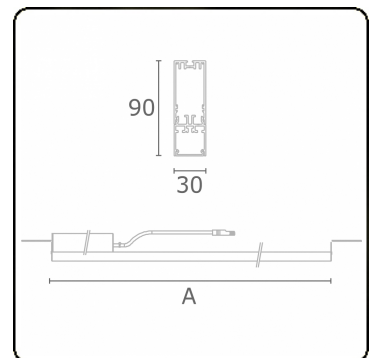

Photometric details

UGR	25,7/26,0
CIE Fluxcode	50 80 96 100 67

Dimensions

A	2804 mm
---	---------

Remarks

satin LED diffuser 150mA emergency module autonomy 1 hour

ENERGY

Verrijgbaar op aanvraag.