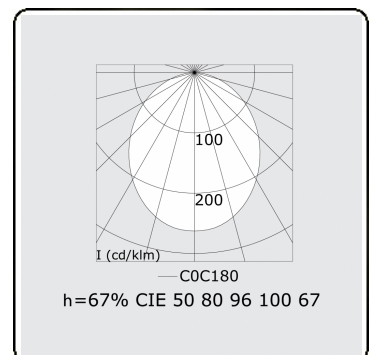

Electric details

Protection class	I
Supply	230V
Control gear box	Current driver DALI/TD

Lamp details

Lamptype	LED 3000K
Wattage	3,2W
Gross luminous flux	6350
Luminaire power	35,2W
Number	10
Lifetime LED module	L80/B10 > 72000h
Color tolerance	MacAdam 3
CRI	>80

Photometric details

UGR	25,7/26,0
CIE Fluxcode	50 80 96 100 67

Dimensions

A	2804 mm
---	---------

Remarks

satin LED diffusor 150mA

ENERGY

Verkrijgbaar op aanvraag.