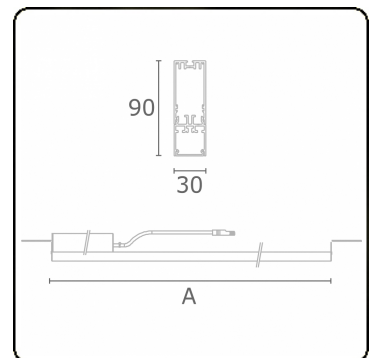

Electric details

Protection class	I
Supply	230V
Control gear box	Current driver DALI/TD

Lamp details

Lamptype	LED 3000K
Wattage	3,2W
Gross luminous flux	6350
Luminaire power	35,2W
Number	10
Lifetime LED module	L80/B10 > 72000h
Color tolerance	MacAdam 3
CRI	>80

Photometric details

UGR	25,7/26,0
CIE Fluxcode	50 80 96 100 67

Dimensions

A	2804 mm
---	---------

Remarks

satin LED diffusor 150mA

ENERGY

Verkrijgbaar op aanvraag.