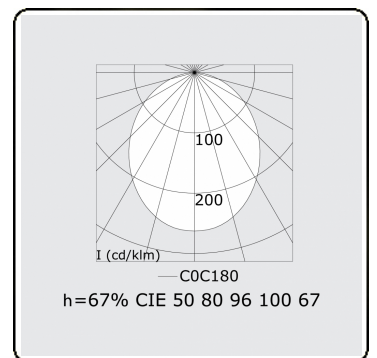

**Electric details**

Protection class	I
Supply	230V
Control gear box	Current driver

**Lamp details**

Lamptype	LED 4000K
Wattage	3,2W
Gross luminous flux	6700
Luminaire power	35,2W
Number	10
Lifetime LED module	L80/B10 > 72000h
Color tolerance	MacAdam 3
CRI	>80

**Photometric details**

UGR	25,7/26,0
CIE Fluxcode	50 80 96 100 67

**Dimensions**

A	2804 mm
---	---------

**Remarks**

satin LED diffusor 150mA

**ENERGY**

Verrijgbaar op aanvraag.