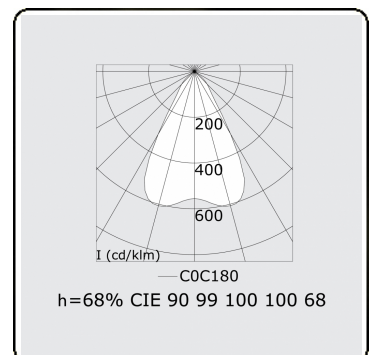

Electric details

Protection class	I
Supply	230V
Control gear box	Current driver

Lamp details

Lamptype	LED 4000K
Wattage	5,7W
Gross luminous flux	3000
Luminaire power	18,8W
Number	3
Lifetime LED module	L80/B10 > 72000h
Color tolerance	MacAdam 3
CRI	>80

Photometric details

UGR	17,0/18,2
CIE Fluxcode	90 99 100 100 68

Dimensions

A	844 mm
---	--------

Remarks

VDT louvre

ENERGY

Verkrijgbaar op aanvraag.