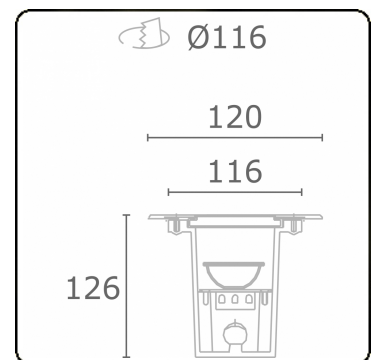

Metro-S Ø120mm - COB - without recessed housing
36.010253-0000

Fixture details

Mounting	Ground - recessed
Light emission	Indirect
Light distribution	Symmetrical
Fitting cover	Glass
Protection rate	IP 67
Maximum load	1000 kg drive-across (excluding recessing housi
T°	<75° °
Housing	Aluminium/Stainless Steel
Finish	matt black finish RAL 9105
Certificates	CE, ISO 9001

Electric details

Protection class	I
Supply	230V
Control gear box	Current driver

Lamp details

Lamptype	LED 3000K 36°
Wattage	5W
Gross luminous flux	463
Luminaire power	5W
Cover glass	flat - clear
Number	1
Lifetime LED module	L80/B10 = 100000h
Color tolerance	MacAdam 3
CRI	80

Remarks

Ø120mm - clear glass

ENERGY

Verrijgbaar op aanvraag.

Disponible sur demande.

Available on request.

Auf Anfrage.

WXYZ
kWh/1000h