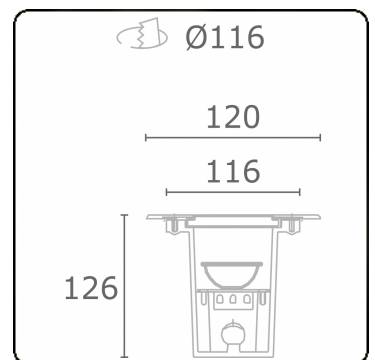

**Metro-S Ø120mm - COB - without recessed housing**  
36.010153-0000

**Fixture details**

Mounting	Ground - recessed
Light emission	Indirect
Light distribution	Symmetrical
Fitting cover	Glass
Protection rate	IP 67
Maximum load	1000 kg drive-across (excluding recessing housi
T°	<75° °
Housing	Aluminium/Stainless Steel
Finish	matt black finish RAL 9105
Certificates	CE, ISO 9001

**Electric details**

Protection class	I
Supply	230V
Control gear box	Current driver

**Lamp details**

Lamptype	LED 3000K 10°
Wattage	5W
Gross luminous flux	463
Luminaire power	5W
Cover glass	flat - clear
Number	1
Lifetime LED module	L80/B10 = 100000h
Color tolerance	MacAdam 3
CRI	80

**Remarks**

Ø120mm - clear glass

**ENERGY**

Verrijgbaar op aanvraag.

Disponible sur demande.

Available on request.

Auf Anfrage.

**WXYZ**  
kWh/1000h