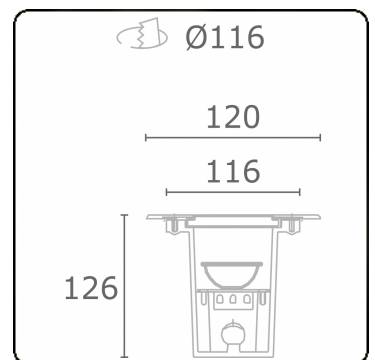

Metro-S Ø120mm - COB - without recessed housing
36.010252-0000

Fixture details

Mounting	Ground - recessed
Light emission	Indirect
Light distribution	Symmetrical
Fitting cover	Glass
Protection rate	IP 67
Maximum load	1000 kg drive-across (excluding recessing housi
T°	<75° °
Housing	Aluminium/Stainless Steel
Finish	matt black finish RAL 9105
Certificates	CE, ISO 9001

Electric details

Protection class	I
Supply	230V
Control gear box	Current driver

Lamp details

Lamptype	LED 2700K 36°
Wattage	5W
Gross luminous flux	443
Luminaire power	5W
Cover glass	flat - clear
Number	1
Lifetime LED module	L80/B10 = 100000h
Color tolerance	MacAdam 3
CRI	80

Remarks

Ø120mm - clear glass

ENERGY

Verrijgbaar op aanvraag.

Disponible sur demande.

Available on request.

Auf Anfrage.

WXYZ
kWh/1000h