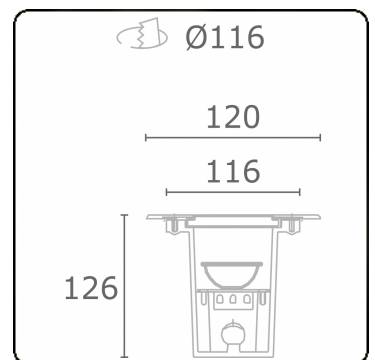

Metro-S Ø120mm - COB - without recessed housing
36.010152-0000

Fixture details

Mounting	Ground - recessed
Light emission	Indirect
Light distribution	Symmetrical
Fitting cover	Glass
Protection rate	IP 67
Maximum load	1000 kg drive-across (excluding recessing housi
T°	<75° °
Housing	Aluminium/Stainless Steel
Finish	matt black finish RAL 9105
Certificates	CE, ISO 9001

Electric details

Protection class	I
Supply	230V
Control gear box	Current driver

Lamp details

Lamptype	LED 2700K 10°
Wattage	5W
Gross luminous flux	443
Luminaire power	5W
Cover glass	flat - clear
Number	1
Lifetime LED module	L80/B10 = 100000h
Color tolerance	MacAdam 3
CRI	80

Remarks

Ø120mm - clear glass

ENERGY

Verrijgbaar op aanvraag.

Disponible sur demande.

Available on request.

Auf Anfrage.

WXYZ
kWh/1000h