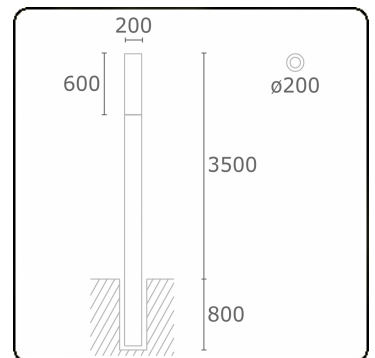

Connex 7
35.70713-7916

Fixture details

Mounting	Ground
Light emission	Diffus
Fitting cover	Opal diffuser
Protection rate	IP 65
Housing	Aluminium
Finish	RAL 7016 anthracite textured
Certificates	CE, ISO 9001

Electric details

Protection class	I
Supply	230V
Control gear box	Current driver

Lamp details

Lamptype	LED 3000K
Wattage	39,2W
Gross luminous flux	7330
Luminaire power	43W
Number	1
Lifetime LED module	L80/B10 > 72000h
Color tolerance	MacAdam 3
CRI	>80

Photometric details

CIE Fluxcode	15 40 69 57 71
--------------	----------------

Remarks

including connection door with fuse

ENERGY

A →
B → Verrijgbaar op aanvraag.
C → Disponible sur demande.
D → Available on request.
E → Auf Anfrage.
G →