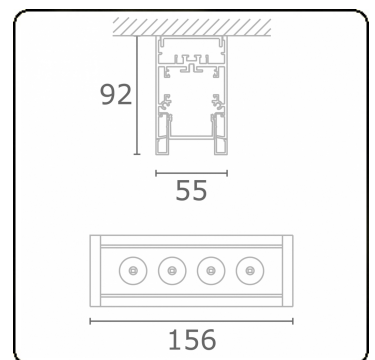

Focus 2.1
05.742044-9999

Fixture details

Mounting	Ceiling
Light emission	Spotlight
Protection rate	IP 20
Housing	Aluminium
Finish	RAL colour at your choice
Certificates	CE, ISO 9001

Electric details

Protection class	I
Supply	230V
Control gear box	Current driver

Lamp details

Lamptype	LED 4000K 32°
Wattage	4x1W
Gross luminous flux	532
Luminaire power	5,9W
Number	1
Lifetime LED module	L70/B50 > 60000h
Color tolerance	MacAdam 3
CRI	80

Photometric details

UGR	<19
CIE Fluxcode	96 99 100 100 85