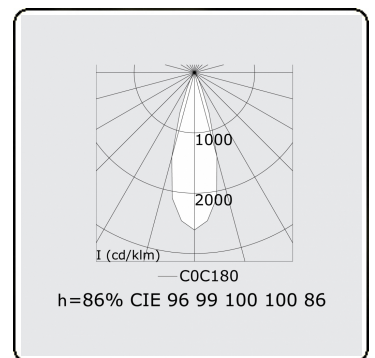

Focus 2.1
05.742044-9999

Fixture details

Mounting	Ceiling
Light emission	Spotlight
Protection rate	IP 20
Housing	Aluminium
Finish	RAL colour at your choice
Certificates	CE, ISO 9001

Electric details

Protection class	I
Supply	230V
Control gear box	Current driver

Lamp details

Lamptype	LED 4000K 32°
Wattage	4x1W
Gross luminous flux	532
Luminaire power	5,9W
Number	1
Lifetime LED module	L70/B50 > 60000h
Color tolerance	MacAdam 3
CRI	80

Photometric details

UGR	<19
CIE Fluxcode	96 99 100 100 85