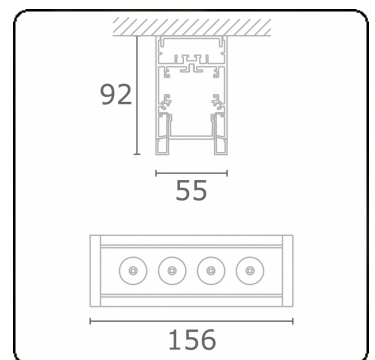

Focus 2.1
05.741043-9999

Fixture details

Mounting	Ceiling
Light emission	Spotlight
Protection rate	IP 20
Housing	Aluminium
Finish	RAL colour at your choice
Certificates	CE, ISO 9001

Electric details

Protection class	I
Supply	230V
Control gear box	Current driver

Lamp details

Lamptype	LED 3000K 8°
Wattage	4x1W
Gross luminous flux	504
Luminaire power	5,9W
Number	1
Lifetime LED module	L70/B50 > 60000h
Color tolerance	MacAdam 3
CRI	80

Photometric details

UGR	<19
CIE Fluxcode	95 97 99 100 87