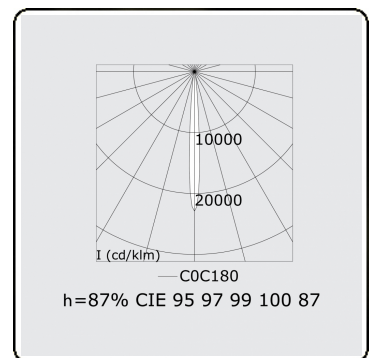

Focus 2.1
05.741043-9999

Fixture details

Mounting	Ceiling
Light emission	Spotlight
Protection rate	IP 20
Housing	Aluminium
Finish	RAL colour at your choice
Certificates	CE, ISO 9001

Electric details

Protection class	I
Supply	230V
Control gear box	Current driver

Lamp details

Lamptype	LED 3000K 8°
Wattage	4x1W
Gross luminous flux	504
Luminaire power	5,9W
Number	1
Lifetime LED module	L70/B50 > 60000h
Color tolerance	MacAdam 3
CRI	80

Photometric details

UGR	<19
CIE Fluxcode	95 97 99 100 87