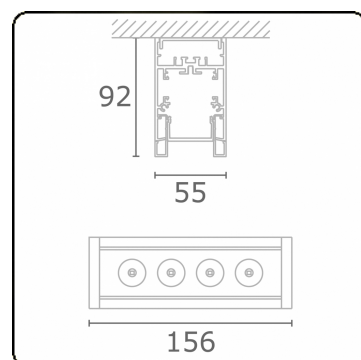

Focus 2.1
05.742042-9999

Fixture details

Mounting	Ceiling
Light emission	Spotlight
Protection rate	IP 20
Housing	Aluminium
Finish	RAL colour at your choice
Certificates	CE, ISO 9001

Electric details

Protection class	I
Supply	230V
Control gear box	Current driver

Lamp details

Lamptype	LED 2700K 32°
Wattage	4x1W
Gross luminous flux	476
Luminaire power	5,9W
Number	1
Lifetime LED module	L70/B50 > 60000h
Color tolerance	MacAdam 3
CRI	80

Photometric details

UGR	<19
CIE Fluxcode	96 99 100 100 85