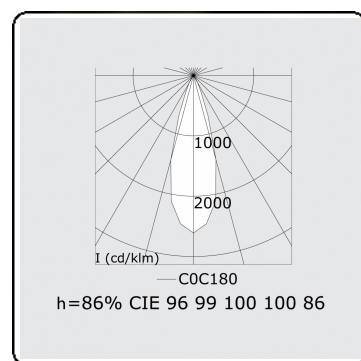

Focus 2.1
05.742042-9999

Fixture details

Mounting	Ceiling
Light emission	Spotlight
Protection rate	IP 20
Housing	Aluminium
Finish	RAL colour at your choice
Certificates	CE, ISO 9001

Electric details

Protection class	I
Supply	230V
Control gear box	Current driver

Lamp details

Lamptype	LED 2700K 32°
Wattage	4x1W
Gross luminous flux	476
Luminaire power	5,9W
Number	1
Lifetime LED module	L70/B50 > 60000h
Color tolerance	MacAdam 3
CRI	80

Photometric details

UGR	<19
CIE Fluxcode	96 99 100 100 85