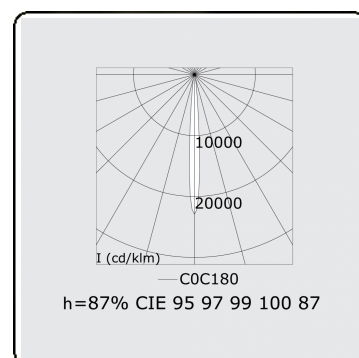

Focus 1.2  
07.081103-9999

**Fixture details**

Mounting	Ceiling recessed
Light emission	Spotlight
Protection rate	IP 20
Housing	Aluminium
Finish	RAL colour at your choice
Certificates	CE, ISO 9001

**Electric details**

Protection class	I
Supply	230V
Control gear box	Current driver

**Lamp details**

Lamptype	LED 3000K 8°
Wattage	10x1W
Gross luminous flux	1260
Luminaire power	14W
Number	1
Lifetime LED module	L70/B50 > 60000h
Color tolerance	MacAdam 3
CRI	80

**Photometric details**

UGR	<19
CIE Fluxcode	95 97 99 100 87

**ENERGY**

A  
 Verkrijgbaar op aanvraag.  
B  
 Disponible sur demande.  
C  
D  
 Available on request.  
E  
 Auf Anfrage.  
F  
G

**WXYZ**  
kWh/1000h