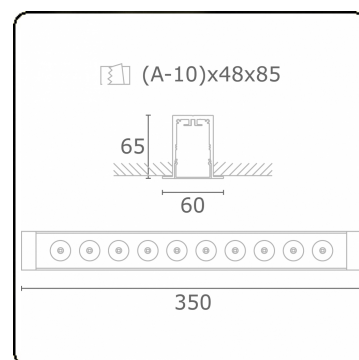

Photometric details

UGR	<19
CIE Fluxcode	95 97 99 100 87

ENERGY

A
Verkrijgbaar op aanvraag.
B
Disponible sur demande.
C
D
Available on request.
E
Auf Anfrage.
F
G

WXYZ
kWh/1000h

MULTILINE® 2019/2015