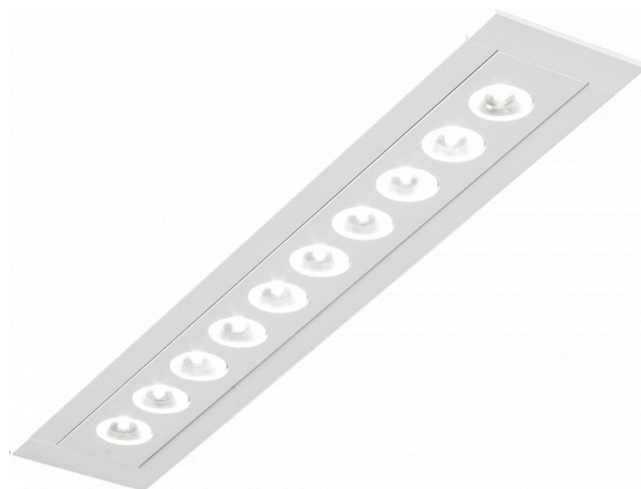

Focus 1.2  
07.081103-9999

**Fixture details**

Mounting	Ceiling recessed
Light emission	Spotlight
Protection rate	IP 20
Housing	Aluminium
Finish	RAL colour at your choice
Certificates	CE, ISO 9001

**Electric details**

Protection class	I
Supply	230V
Control gear box	Current driver

**Lamp details**

Lamptype	LED 3000K 8°
Wattage	10x1W
Gross luminous flux	1260
Luminaire power	14W
Number	1
Lifetime LED module	L70/B50 > 60000h
Color tolerance	MacAdam 3
CRI	80