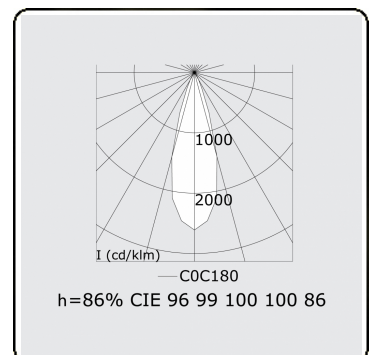

Focus 1.1
05.082043-9999

Fixture details

Mounting	Ceiling
Light emission	Spotlight
Protection rate	IP 20
Housing	Aluminium
Finish	RAL colour at your choice
Certificates	CE, ISO 9001

Electric details

Protection class	I
Supply	230V
Control gear box	Current driver

Lamp details

Lamptype	LED 3000K 32°
Wattage	4x1W
Gross luminous flux	504
Luminaire power	5,9W
Number	1
Lifetime LED module	L70/B50 > 60000h
Color tolerance	MacAdam 3
CRI	80

Photometric details

UGR	<19
CIE Fluxcode	96 99 100 100 85