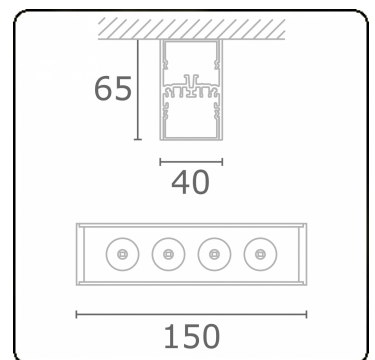

Focus 1.1
05.082043-9999

Fixture details

Mounting	Ceiling
Light emission	Spotlight
Protection rate	IP 20
Housing	Aluminium
Finish	RAL colour at your choice
Certificates	CE, ISO 9001

Electric details

Protection class	I
Supply	230V
Control gear box	Current driver

Lamp details

Lamptype	LED 3000K 32°
Wattage	4x1W
Gross luminous flux	504
Luminaire power	5,9W
Number	1
Lifetime LED module	L70/B50 > 60000h
Color tolerance	MacAdam 3
CRI	80

Photometric details

UGR	<19
CIE Fluxcode	96 99 100 100 85