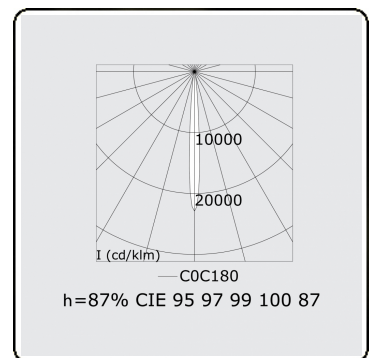

Focus 1.1
05.081043-9999

Fixture details

Mounting	Ceiling
Light emission	Spotlight
Protection rate	IP 20
Housing	Aluminium
Finish	RAL colour at your choice
Certificates	CE, ISO 9001

Electric details

Protection class	I
Supply	230V
Control gear box	Current driver

Lamp details

Lamptype	LED 3000K 8°
Wattage	4x1W
Gross luminous flux	504
Luminaire power	5,9W
Number	1
Lifetime LED module	L70/B50 > 60000h
Color tolerance	MacAdam 3
CRI	80

Photometric details

UGR	<19
CIE Fluxcode	95 97 99 100 87