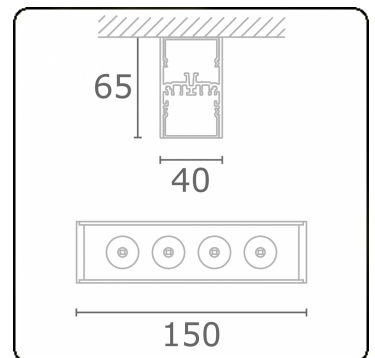

Focus 1.1
05.081043-9999

Fixture details

Mounting	Ceiling
Light emission	Spotlight
Protection rate	IP 20
Housing	Aluminium
Finish	RAL colour at your choice
Certificates	CE, ISO 9001

Electric details

Protection class	I
Supply	230V
Control gear box	Current driver

Lamp details

Lamptype	LED 3000K 8°
Wattage	4x1W
Gross luminous flux	504
Luminaire power	5,9W
Number	1
Lifetime LED module	L70/B50 > 60000h
Color tolerance	MacAdam 3
CRI	80

Photometric details

UGR	<19
CIE Fluxcode	95 97 99 100 87