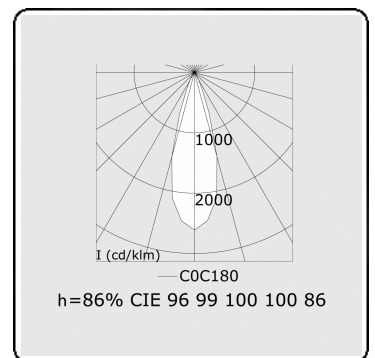

Focus 1.1
05.082042-9999

Fixture details

Mounting	Ceiling
Light emission	Spotlight
Protection rate	IP 20
Housing	Aluminium
Finish	RAL colour at your choice
Certificates	CE, ISO 9001

Electric details

Protection class	I
Supply	230V
Control gear box	Current driver

Lamp details

Lamptype	LED 2700K 32°
Wattage	4x1W
Gross luminous flux	476
Luminaire power	5,9W
Number	1
Lifetime LED module	L70/B50 > 60000h
Color tolerance	MacAdam 3
CRI	80

Photometric details

UGR	<19
CIE Fluxcode	96 99 100 100 85

ENERGY

Verrijgbaar op aanvraag.

Disponible sur demande.

Available on request.

Auf Anfrage.

WXYZ
kWh/1000h

MULTILINE®

2019/2015