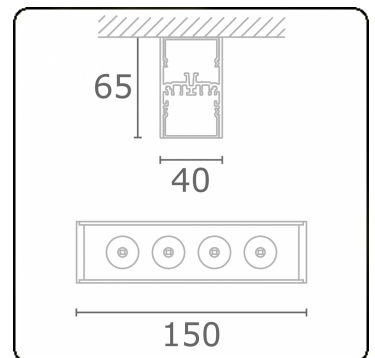

Focus 1.1
05.082042-9999

Fixture details

Mounting	Ceiling
Light emission	Spotlight
Protection rate	IP 20
Housing	Aluminium
Finish	RAL colour at your choice
Certificates	CE, ISO 9001

Electric details

Protection class	I
Supply	230V
Control gear box	Current driver

Lamp details

Lamptype	LED 2700K 32°
Wattage	4x1W
Gross luminous flux	476
Luminaire power	5,9W
Number	1
Lifetime LED module	L70/B50 > 60000h
Color tolerance	MacAdam 3
CRI	80

Photometric details

UGR	<19
CIE Fluxcode	96 99 100 100 85

ENERGY

Verrijgbaar op aanvraag.

Disponible sur demande.

Available on request.

Auf Anfrage.

WXYZ
kWh/1000h

MULTILINE®

2019/2015