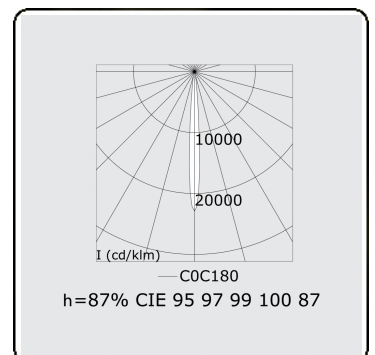

Focus 1.1
05.081042-9999

Fixture details

Mounting	Ceiling
Light emission	Spotlight
Protection rate	IP 20
Housing	Aluminium
Finish	RAL colour at your choice
Certificates	CE, ISO 9001

Electric details

Protection class	I
Supply	230V
Control gear box	Current driver

Lamp details

Lamptype	LED 2700K 8°
Wattage	4x1W
Gross luminous flux	476
Luminaire power	5,9W
Number	1
Lifetime LED module	L70/B50 > 60000h
Color tolerance	MacAdam 3
CRI	80

Photometric details

UGR	<19
CIE Fluxcode	95 97 99 100 87

ENERGY

Verrijgbaar op aanvraag.

Disponible sur demande.

Available on request.

Auf Anfrage.

WXYZ
kWh/1000h

MULTILINE®

2019/2015