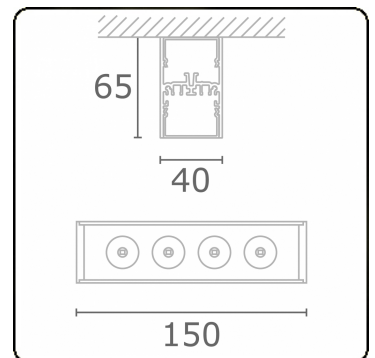

Focus 1.1
05.081042-9999

Fixture details

Mounting	Ceiling
Light emission	Spotlight
Protection rate	IP 20
Housing	Aluminium
Finish	RAL colour at your choice
Certificates	CE, ISO 9001

Electric details

Protection class	I
Supply	230V
Control gear box	Current driver

Lamp details

Lamptype	LED 2700K 8°
Wattage	4x1W
Gross luminous flux	476
Luminaire power	5,9W
Number	1
Lifetime LED module	L70/B50 > 60000h
Color tolerance	MacAdam 3
CRI	80

Photometric details

UGR	<19
CIE Fluxcode	95 97 99 100 87

ENERGY

Verrijgbaar op aanvraag.

Disponible sur demande.

Available on request.

Auf Anfrage.

WXYZ
kWh/1000h

MULTILINE®

2019/2015