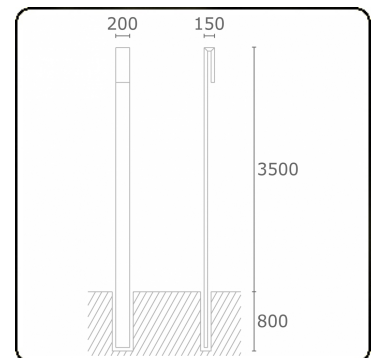

Clip  
35.17300-7916

**Fixture details**

Mounting	Ground
Light emission	Diffus
Fitting cover	Sandblasted glass
Protection rate	IP 65
Housing	Aluminium
Finish	RAL 7016 anthracite textured
Certificates	CE, ISO 9001

**Electric details**

Protection class	I
Supply	230V
Control gear box	Current driver

**Lamp details**

Lamptype	LED 3000K
Wattage	30W
Gross luminous flux	3050
Luminaire power	36W
Number	1
Lifetime LED module	L80/B10 = 50000h
Color tolerance	MacAdam 3
CRI	85

**Photometric details**

CIE Fluxcode	58 87 98 96 50
--------------	----------------

**Remarks**

Clip 3500mm

**ENERGY**

Verrijgbaar op aanvraag.

Disponible sur demande.

Available on request.