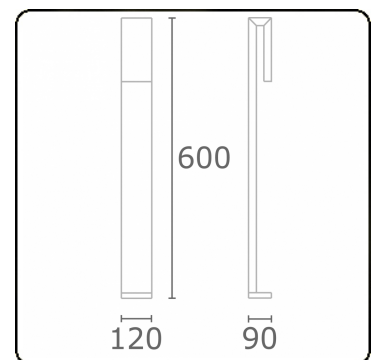

Clip
35.17010-7916

Fixture details

Mounting	Ground
Light emission	Direct
Fitting cover	Sandblasted glass
Protection rate	IP 65
Housing	Aluminium
Finish	RAL 7016 anthracite textured
Certificates	CE, ISO 9001

Electric details

Protection class	I
Supply	230V
Control gear box	Current driver

Lamp details

Lamptype	LED 3000K
Wattage	6W
Gross luminous flux	610
Luminaire power	8W
Number	1
Lifetime LED module	L80/B10 = 50000h
Color tolerance	MacAdam 3
CRI	85

Photometric details

CIE Fluxcode	63 88 97 96 38
--------------	----------------

Remarks

Clip 600mm

ENERGY

Verrijgbaar op aanvraag.

Disponible sur demande.

Available on request.