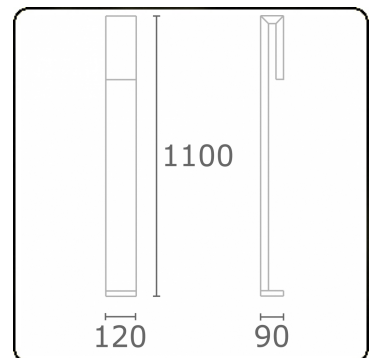

**Clip**  
35.17000-7916

**Fixture details**

Mounting	Ground
Light emission	Direct
Fitting cover	Sandblasted glass
Protection rate	IP 65
Housing	Aluminium
Finish	RAL 7016 anthracite textured
Certificates	CE, ISO 9001

**Electric details**

Protection class	I
Supply	230V
Control gear box	Current driver

**Lamp details**

Lamptype	LED 3000K
Wattage	6W
Gross luminous flux	610
Luminaire power	8W
Number	1
Lifetime LED module	L80/B10 = 50000h
Color tolerance	MacAdam 3
CRI	85

**Photometric details**

CIE Fluxcode	63 88 97 96 38
--------------	----------------

**Remarks**

Clip 1100mm

**ENERGY**

Verrijgbaar op aanvraag.

Disponible sur demande.

Available on request.