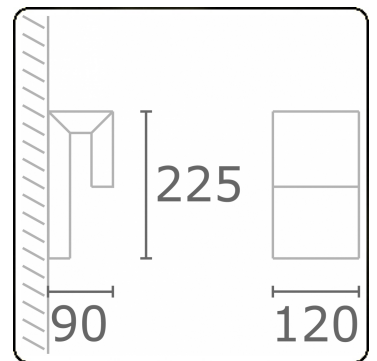

Clip
35.17005-7916

Fixture details

Mounting	Wall
Light emission	Direct
Fitting cover	Sandblasted glass
Protection rate	IP 65
Housing	Aluminium
Finish	RAL 7016 anthracite textured
Certificates	CE, ISO 9001

Electric details

Protection class	I
Supply	230V
Control gear box	Current driver

Lamp details

Lamp type	LED 3000K
Wattage	6W
Gross luminous flux	610
Luminaire power	8W
Number	1
Lifetime LED module	L80/B10 = 50000h
Color tolerance	MacAdam 3
CRI	85

Photometric details

CIE Fluxcode	67 90 98 98 41
--------------	----------------

Remarks

direct or indirect light output

ENERGY

Verrijgbaar op aanvraag.

Disponible sur demande.

Available on request.