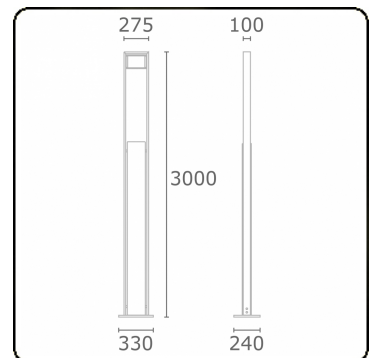

**Sergeant**  
35.04593-7916

**Fixture details**

Mounting	Ground
Light emission	Direct
Fitting cover	Glass
Protection rate	IP 54
Housing	Aluminium
Finish	RAL 7016 anthracite textured
Certificates	CE, ISO 9001

**Electric details**

Protection class	I
Supply	230V
Control gear box	Current driver

**Lamp details**

Lamptype	LED 3000K
Wattage	24W
Gross luminous flux	2440
Luminaire power	29W
Number	1
Lifetime LED module	L80/B10 = 50000h
Color tolerance	MacAdam 3
CRI	85

**Photometric details**

CIE Fluxcode	53 83 97 99 73
--------------	----------------

**Remarks**

standard colour combination: wall base silver grey, housing anthracite!

**ENERGY**

A ▶  
 Verkrijgbaar op aanvraag.  
B ▶  
 Disponible sur demande.  
C ▶  
D ▶  
 Available on request.  
E ▶  
F ▶  
 Auf Anfrage.  
G ▶