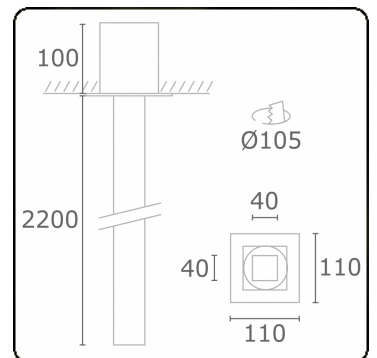

Tubbels 1
05.404993-9999

Fixture details

Mounting	Ceiling recessed
Light emission	Indirect
Fitting cover	satin diffusor
Protection rate	IP 20
Housing	Aluminium
Finish	RAL colour at your choice
Certificates	CE, ISO 9001

Electric details

Protection class	I
Supply	230V
Control gear box	Current driver DALI/TD

Lamp details

Lamptype	LED 3000K
Wattage	3,6W
Gross luminous flux	3200
Luminaire power	19,8W
Number	5
Lifetime LED module	L80/B10 > 72000h
Color tolerance	MacAdam 3
CRI	>80

Photometric details

CIE Fluxcode	10 33 64 50 66

Remarks

matt black finish RAL 9105

ENERGY

A
Verkrijgbaar op aanvraag.
B
Disponible sur demande.
C
D
Available on request.
E
F
Auf Anfrage.
G

WXYZ
kWh/1000h

MULTILINE® 2019/2015