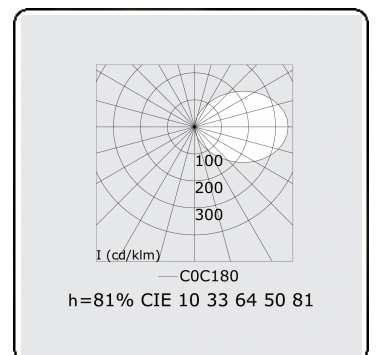

Tubbels 1
05.404993-9999

Fixture details

Mounting	Ceiling recessed
Light emission	Indirect
Fitting cover	satin diffusor
Protection rate	IP 20
Housing	Aluminium
Finish	RAL colour at your choice
Certificates	CE, ISO 9001

Electric details

Protection class	I
Supply	230V
Control gear box	Current driver DALI/TD

Lamp details

Lamptype	LED 3000K
Wattage	3,6W
Gross luminous flux	3200
Luminaire power	19,8W
Number	5
Lifetime LED module	L80/B10 > 72000h
Color tolerance	MacAdam 3
CRI	>80

Photometric details

CIE Fluxcode	10 33 64 50 66
--------------	----------------

Remarks

matt black finish RAL 9105

ENERGY

A
 Verkrijgbaar op aanvraag.
B
 Disponible sur demande.
C
D
 Available on request.
E
F
 Auf Anfrage.
G