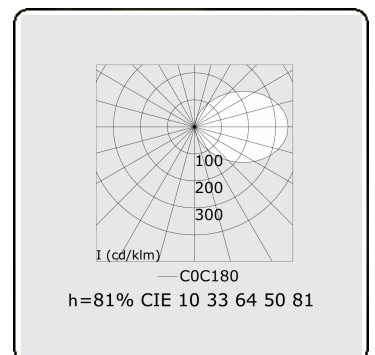

Tubbels 1
05.400993-9999

Fixture details

Mounting	Ceiling recessed
Light emission	Indirect
Fitting cover	satin diffusor
Protection rate	IP 20
Housing	Aluminium
Finish	RAL colour at your choice
Certificates	CE, ISO 9001

Electric details

Protection class	I
Supply	230V
Control gear box	Current driver

Lamp details

Lamptype	LED 3000K
Wattage	3,6W
Gross luminous flux	3200
Luminaire power	19,8W
Number	5
Lifetime LED module	L80/B10 > 72000h
Color tolerance	MacAdam 3
CRI	>80

Photometric details

CIE Fluxcode	10 33 64 50 66
--------------	----------------

Remarks

matt black finish RAL 9105

ENERG

A
 Verkrijgbaar op aanvraag.
B
 Disponible sur demande.
C
D
 Available on request.
E
F
 Auf Anfrage.
G