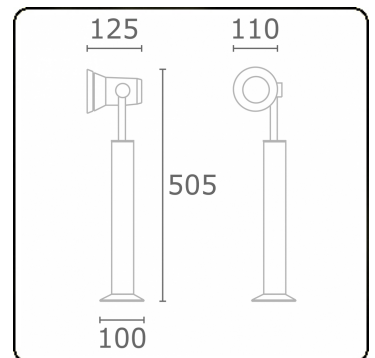

Spy-1 - support - height 450mm
35.11157-7916

Fixture details

Mounting	Ground
Light emission	Spotlight
Fitting cover	Glass
Protection rate	IP 54
Housing	Aluminium
Finish	RAL 7016 anthracite textured
Certificates	CE, ISO 9001

Electric details

Protection class	I
Supply	230V
Control gear box	Current driver

Lamp details

Lamptype	LED 3000K 32°
Wattage	3x1W
Gross luminous flux	378
Luminaire power	4,2W
Number	1
Lifetime LED module	L70/B50 > 60000h
Color tolerance	MacAdam 3
CRI	80

Photometric details

CIE Fluxcode	96 99 100 100 73

ENERGY

A
Verkrijgbaar op aanvraag.
B
Disponible sur demande.
C
D
Available on request.
E
F
Auf Anfrage.
G

WXYZ
kWh/1000h

MULTILINE® 2019/2015