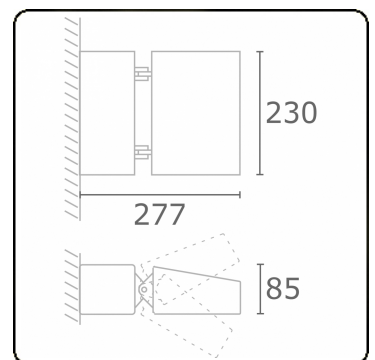

Photometric details

CIE Fluxcode	53 83 97 99 73

Remarks

direct light output

ENERGY

Verrijgbaar op aanvraag.

Disponible sur demande.

Available on request.

Auf Anfrage.

WXYZ
kWh/1000h

MULTILINE® 2019/2015