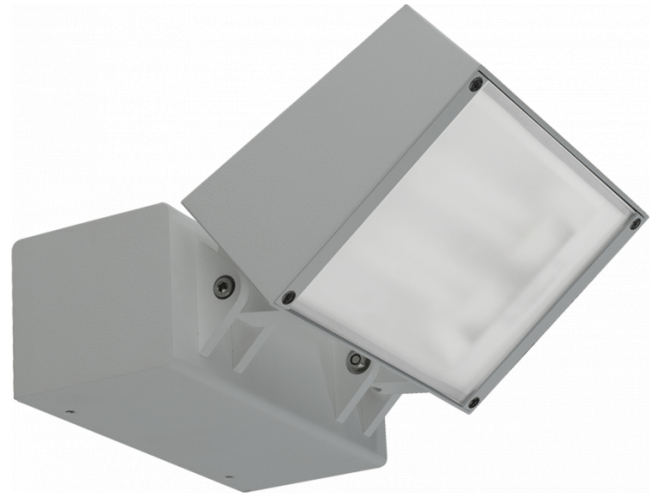

**Murro-2**  
06.12290-7916

**Fixture details**

Mounting	Wall
Light emission	Direct
Fitting cover	Glass
Protection rate	IP 20
Housing	Aluminium
Finish	RAL 7016 anthracite textured
Certificates	CE, ISO 9001

**Electric details**

Protection class	I
Supply	230V
Control gear box	Current driver

**Lamp details**

Lamptype	LED 3000K
Wattage	24W
Gross luminous flux	2440
Luminaire power	29W
Number	1
Lifetime LED module	L80/B10 = 50000h
Color tolerance	MacAdam 3
CRI	85