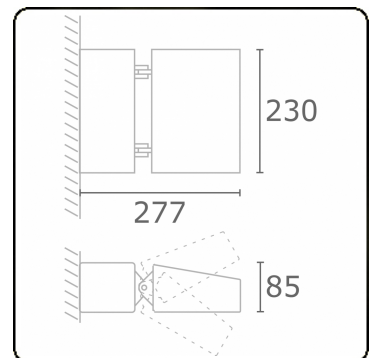

**Murro-2**  
06.12290-7916

**Fixture details**

Mounting	Wall
Light emission	Direct
Fitting cover	Glass
Protection rate	IP 20
Housing	Aluminium
Finish	RAL 7016 anthracite textured
Certificates	CE, ISO 9001

**Electric details**

Protection class	I
Supply	230V
Control gear box	Current driver

**Lamp details**

Lamptype	LED 3000K
Wattage	24W
Gross luminous flux	2440
Luminaire power	29W
Number	1
Lifetime LED module	L80/B10 = 50000h
Color tolerance	MacAdam 3
CRI	85

**Photometric details**

CIE Fluxcode	53 83 97 99 73
--------------	----------------

**Remarks**

direct light output

**ENERGY**

Verrijgbaar op aanvraag.

Disponible sur demande.

Available on request.