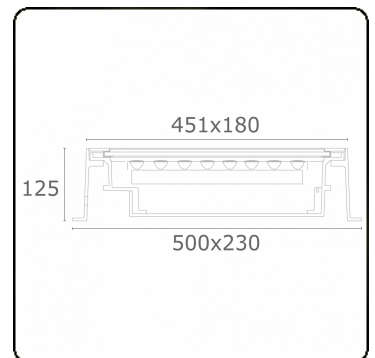

Metro-D 451x180mm - 30° ajustable - with recessed housing
36.73094-0000

Fixture details

Mounting	Ground - recessed
Light emission	Indirect - adjustable
Light distribution	adjustable
Fitting cover	Glass
Protection rate	IP 67
Maximum load	5000 kg drive-across (including recessing housi
T°	<75 °
Housing	Aluminium/Stainless Steel
Finish	matt black finish RAL 9105
Certificates	CE, ISO 9001

Electric details

Protection class	I
Supply	230V
Control gear box	Current driver

Lamp details

Lamptype	LED 4000K 32°
Wattage	16x1W
Gross luminous flux	2128
Luminaire power	18W
Cover glass	flat - clear
Number	1
Lifetime LED module	L70/B50 > 60000h
Color tolerance	MacAdam 3
CRI	80

Photometric details

CIE Fluxcode	0 0 0 0 73
--------------	------------

Remarks

451x180mm - clear glass - strips are individually adjustable up to 30°

ENERGY

Verrijgbaar op aanvraag.

Disponible sur demande.