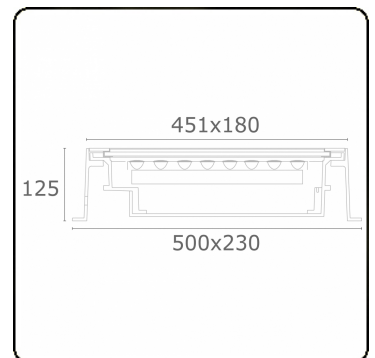

Metro-D 451x180mm - 30° ajustable - with recessed housing
36.73091-0000

Fixture details

| | |
|--------------------|---|
| Mounting | Ground - recessed |
| Light emission | Indirect - adjustable |
| Light distribution | adjustable |
| Fitting cover | Glass |
| Protection rate | IP 67 |
| Maximum load | 5000 kg drive-across (including recessing housi |
| T° | <75 ° |
| Housing | Aluminium/Stainless Steel |
| Finish | matt black finish RAL 9105 |
| Certificates | CE, ISO 9001 |

Electric details

| | |
|------------------|----------------|
| Protection class | I |
| Supply | 230V |
| Control gear box | Current driver |

Lamp details

| | |
|---------------------|------------------|
| Lamptype | LED 3000K 32° |
| Wattage | 16x1W |
| Gross luminous flux | 2016 |
| Luminaire power | 18W |
| Cover glass | flat - clear |
| Number | 1 |
| Lifetime LED module | L70/B50 > 60000h |
| Color tolerance | MacAdam 3 |
| CRI | 80 |

Photometric details

| | |
|--------------|------------|
| CIE Fluxcode | 0 0 0 0 73 |
|--------------|------------|

Remarks

451x180mm - clear glass - strips are individually adjustable up to 30°

ENERGY

Verrijgbaar op aanvraag.