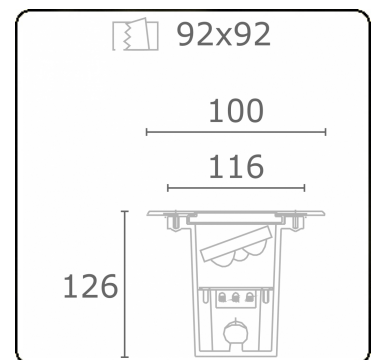

Metro-D 100x100mm - 20° ajustable - without recessed housing
36.20094-0000

Fixture details

Mounting	Ground - recessed
Light emission	Indirect - adjustable
Light distribution	adjustable
Fitting cover	Glass
Protection rate	IP 67
Maximum load	1000 kg walk-across (excluding recessing housir
T°	<75 °
Housing	Aluminium/Stainless Steel
Finish	matt black finish RAL 9105
Certificates	CE, ISO 9001

Electric details

Protection class	III
Supply	24V DC

Lamp details

Lamptype	LED 4000K 32°
Wattage	3x1W
Gross luminous flux	399
Luminaire power	4,2W
Cover glass	flat - clear
Number	1
Lifetime LED module	L70/B50 > 60000h
Color tolerance	MacAdam 3
CRI	80

Photometric details

CIE Fluxcode	0 0 0 0 73
--------------	------------

Remarks

100x100mm clear glass 20° adjustable

ENERGY

A ▶
B ▶ Verkrijgbaar op aanvraag.
C ▶ Disponible sur demande.
D ▶
E ▶ Available on request.
F ▶ Auf Anfrage.
G ▶