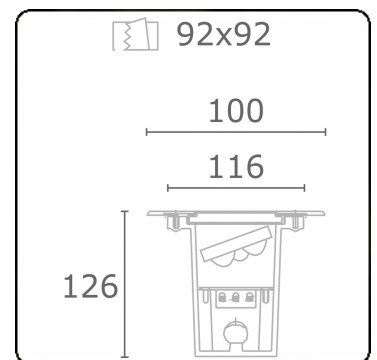

Metro-D 100x100mm - 20° ajustable - without recessed housing
36.20091-0000

Fixture details

Mounting	Ground - recessed
Light emission	Indirect - adjustable
Light distribution	adjustable
Fitting cover	Glass
Protection rate	IP 67
Maximum load	1000 kg walk-across (excluding recessing housir
T°	<75 °
Housing	Aluminium/Stainless Steel
Finish	matt black finish RAL 9105
Certificates	CE, ISO 9001

Electric details

Protection class	III
Supply	24V DC

Lamp details

Lamptype	LED 3000K 32°
Wattage	3x1W
Gross luminous flux	378
Luminaire power	4,2W
Cover glass	flat - clear
Number	1
Lifetime LED module	L70/B50 > 60000h
Color tolerance	MacAdam 3
CRI	80

Photometric details

CIE Fluxcode	0 0 0 0 73
--------------	------------

Remarks

100x100mm clear glass 20° adjustable

ENERGY

A ▶
B ▶ Verkrijgbaar op aanvraag.
C ▶ Disponible sur demande.
D ▶
E ▶ Available on request.
F ▶ Auf Anfrage.
G ▶