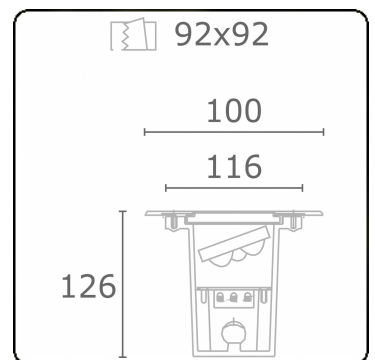

Metro-D 100x100mm - 20° ajustable - without recessed housing
36.20090-0000

Fixture details

Mounting	Ground - recessed
Light emission	Indirect - adjustable
Light distribution	adjustable
Fitting cover	Glass
Protection rate	IP 67
Maximum load	1000 kg walk-across (excluding recessing housir
T°	<75 °
Housing	Aluminium/Stainless Steel
Finish	matt black finish RAL 9105
Certificates	CE, ISO 9001

Electric details

Protection class	III
Supply	24V DC

Lamp details

Lamptype	LED 3000K 8°
Wattage	3x1W
Gross luminous flux	378
Luminaire power	4,2W
Cover glass	flat - clear
Number	1
Lifetime LED module	L70/B50 > 60000h
Color tolerance	MacAdam 3
CRI	80

Photometric details

CIE Fluxcode	0 0 0 0 75
--------------	------------

Remarks

100x100mm clear glass 20° adjustable

ENERGY

A ▶
B ▶ Verkrijgbaar op aanvraag.
C ▶ Disponible sur demande.
D ▶
E ▶ Available on request.
F ▶ Auf Anfrage.
G ▶