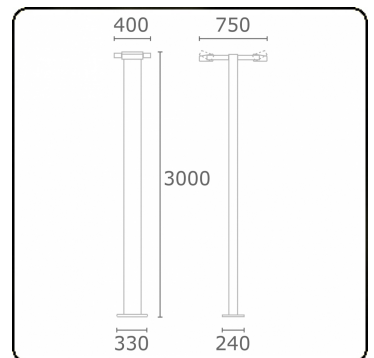

**Gardo-2**  
35.01293-7916

**Fixture details**

Mounting	Ground
Light emission	Direct
Fitting cover	Glass
Protection rate	IP 54
Housing	Aluminium
Finish	RAL 7016 anthracite textured
Certificates	CE, ISO 9001

**Electric details**

Protection class	I
Supply	230V
Control gear box	Current driver

**Lamp details**

Lamptype	LED 3000K
Wattage	24W
Gross luminous flux	4880
Luminaire power	2x29W
Number	2
Lifetime LED module	L80/B10 = 50000h
Color tolerance	MacAdam 3
CRI	85

**Photometric details**

CIE Fluxcode	53 83 97 99 73
--------------	----------------

**Remarks**

including connection door with fuse - TC-D and LED with sandblasted glass, other light sources with clear glass