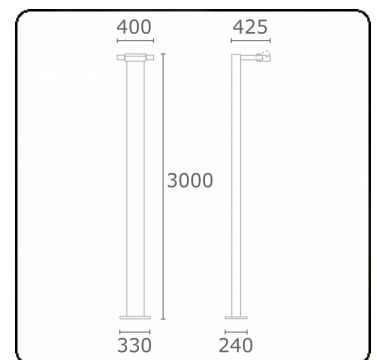

Gardo-1
35.01194-7916

Fixture details

Mounting	Ground
Light emission	Direct
Fitting cover	Glass
Protection rate	IP 54
Housing	Aluminium
Finish	RAL 7016 anthracite textured
Certificates	CE, ISO 9001

Electric details

Protection class	I
Supply	230V
Control gear box	Current driver

Lamp details

Lamptype	LED 4000K
Wattage	24W
Gross luminous flux	2560
Luminaire power	29W
Number	1
Lifetime LED module	L80/B10 = 50000h
Color tolerance	MacAdam 3
CRI	85

Photometric details

CIE Fluxcode	53 83 97 99 73

Remarks

including connection door with fuse - TC-D and LED with sandblasted glass, other light sources with clear glass

ENERGY

Verrijgbaar op aanvraag.

Disponible sur demande.

Available on request.

Auf Anfrage.

WXYZ
kWh/1000h

MULTILINE®

2019/2015