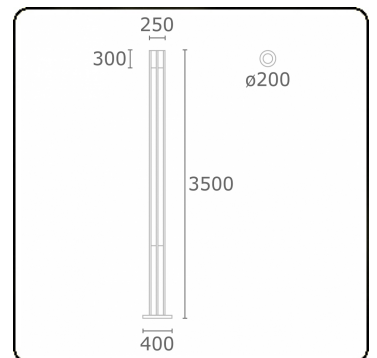

Connex 8
35.70841-7916

Fixture details

Mounting	Ground
Light emission	Direct
Fitting cover	Glass
Protection rate	IP 54
Housing	Aluminium
Finish	RAL 7016 anthracite textured
Certificates	CE, ISO 9001

Electric details

Protection class	I
Supply	230V
Control gear box	Current driver

Lamp details

Lamptype	LED 4000K
Wattage	59W
Gross luminous flux	6000
Luminaire power	65W
Number	1
Lifetime LED module	L80/B10 = 50000h
Color tolerance	MacAdam 3
CRI	85

Photometric details

CIE Fluxcode	99 100 100 100 90
--------------	-------------------

Remarks

including connection door with fuse

ENERGY

Verrijgbaar op aanvraag.

Disponible sur demande.

Available on request.